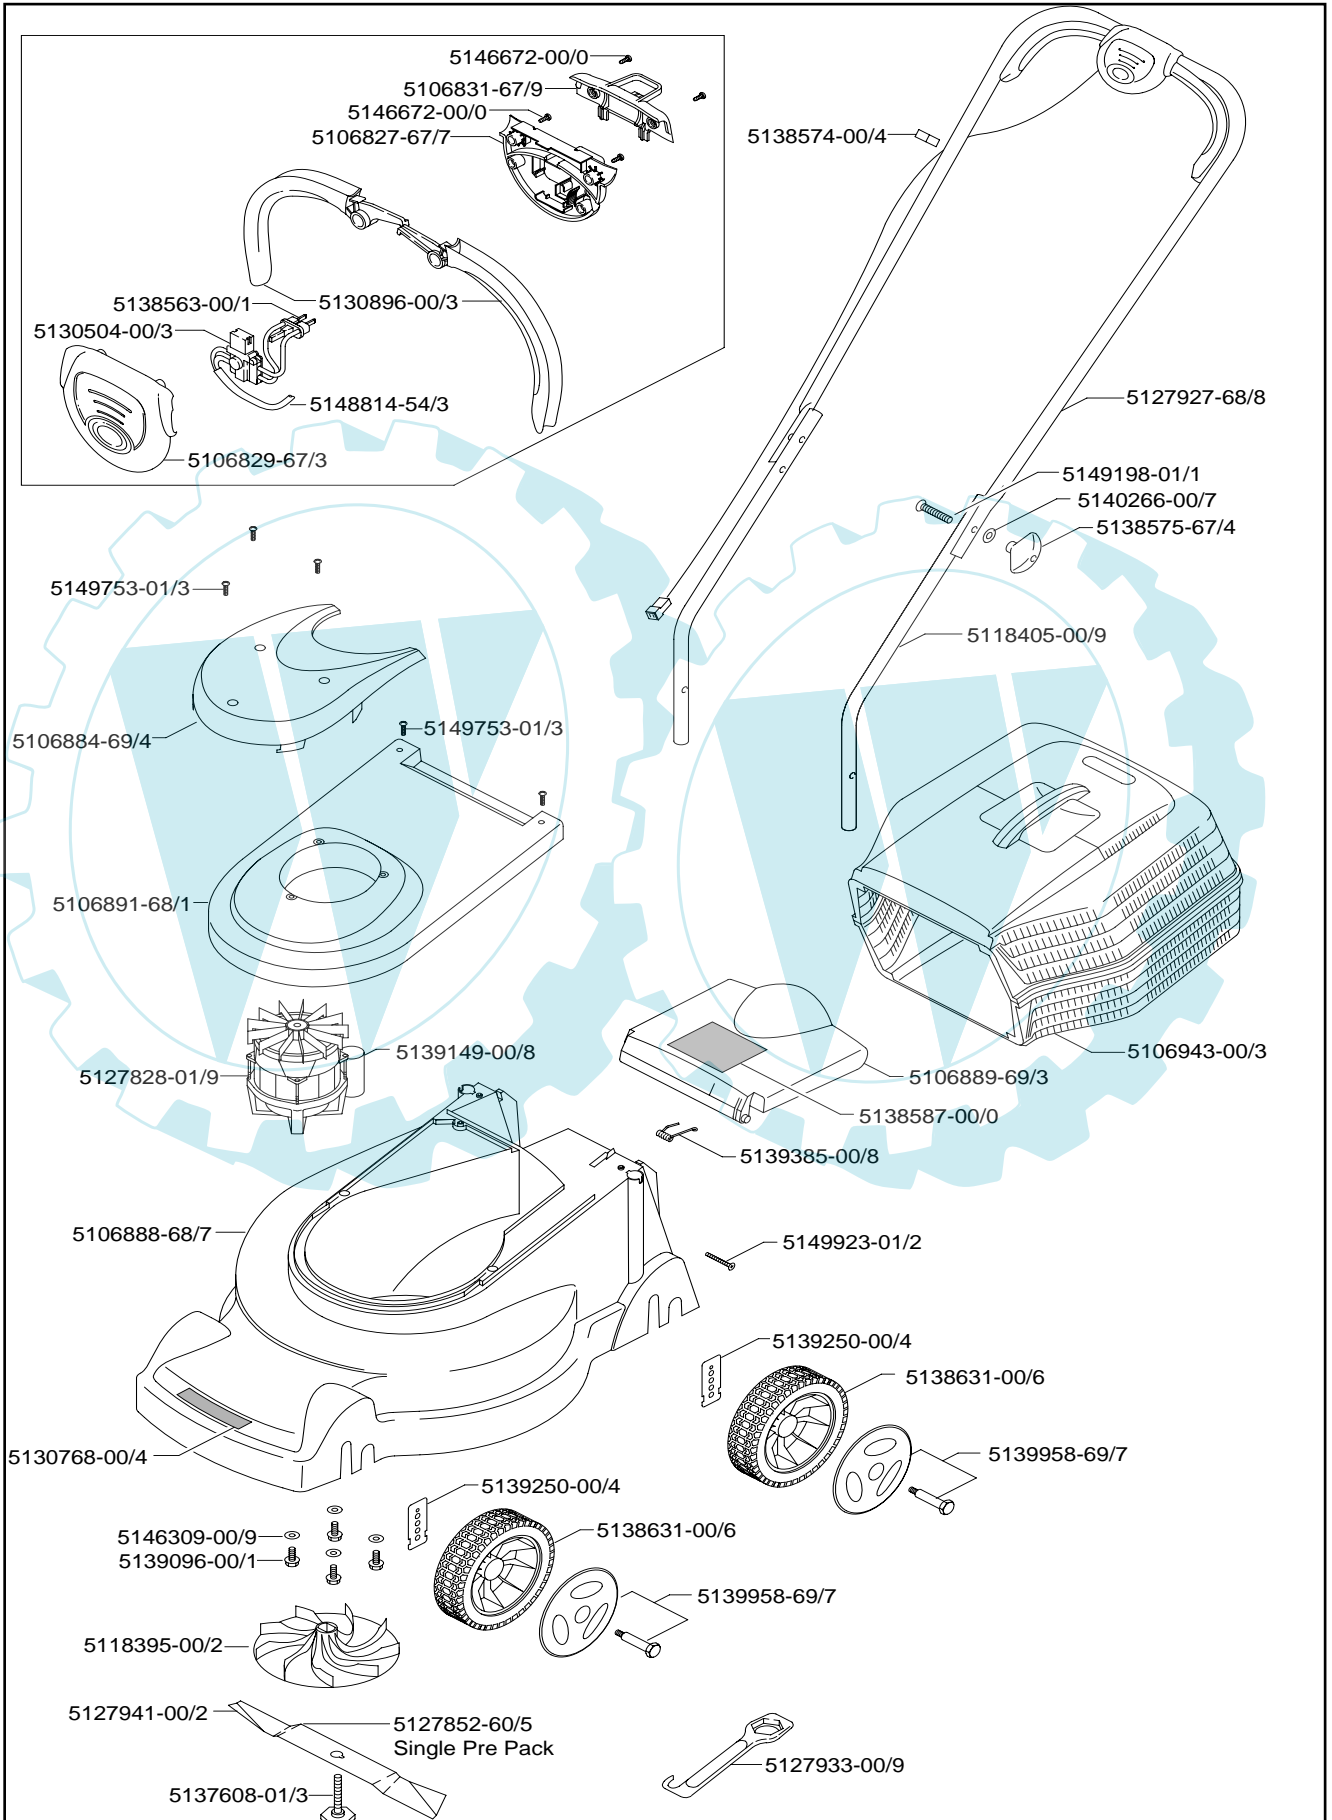

PARTS
2002

12D

P0201023

ILLUSTRATED PARTS LIST

MODEL

Praxis 37

9647200-00

NL